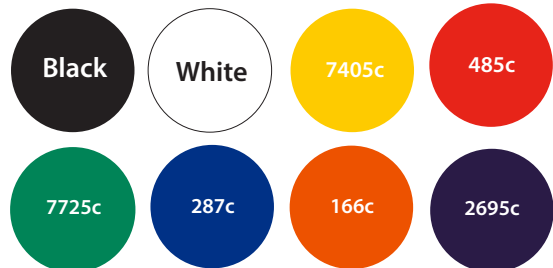

# Trolley Token Keyring Artwork Template

Side 1

Side 2

Description: £1 Twelve Sided Trolley Coin Keyring

Item Size: 23mm Diameter

Artwork Size: APPROX 21mm Diameter

## Available colours

closest approximated colour match