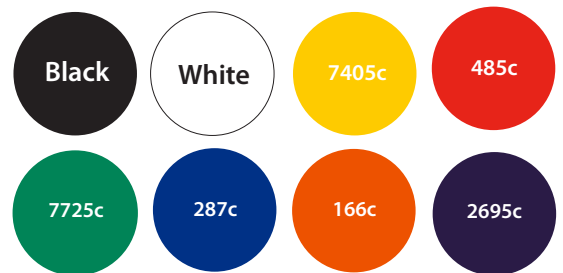

"NoTouch" ID Card Holder

Available colours

closest approximated colour match

Description: NoTouch ID Card Holder
Item Size: 150mm x 67mm
Artwork Size: 87mm x 44mm

Further Notes

Any font smaller than this may not be legible.