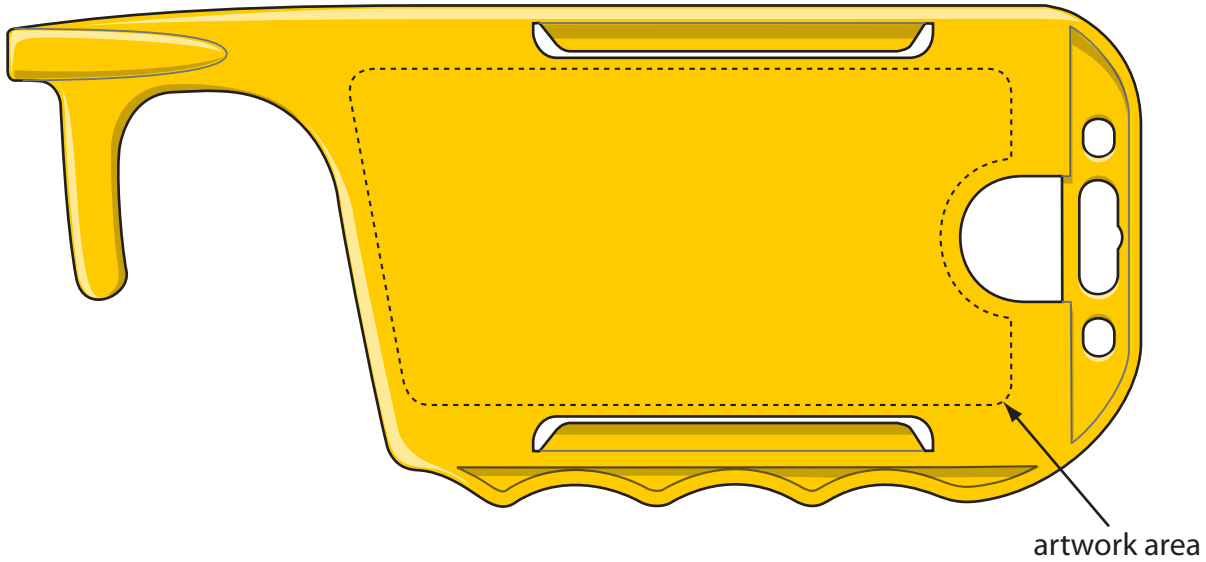

"NoTouch" ID Card Holder

Available colours

closest approximated colour match

Description: NoTouch ID Card Holder
Item Size: 150mm x 67mm
Artwork Size: 87mm x 44mm

Further Notes

Any font smaller than this may not be legible.