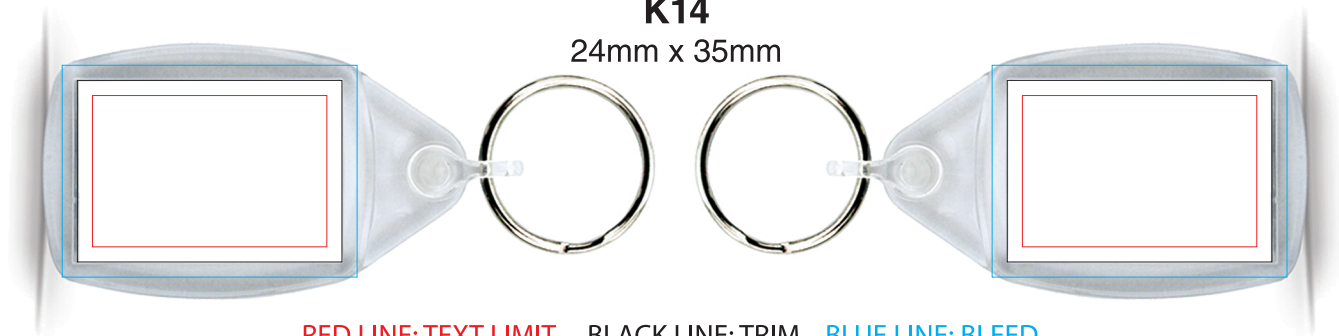

K14

24mm x 35mm

RED LINE: TEXT LIMIT

BLACK LINE: TRIM

BLUE LINE: BLEED